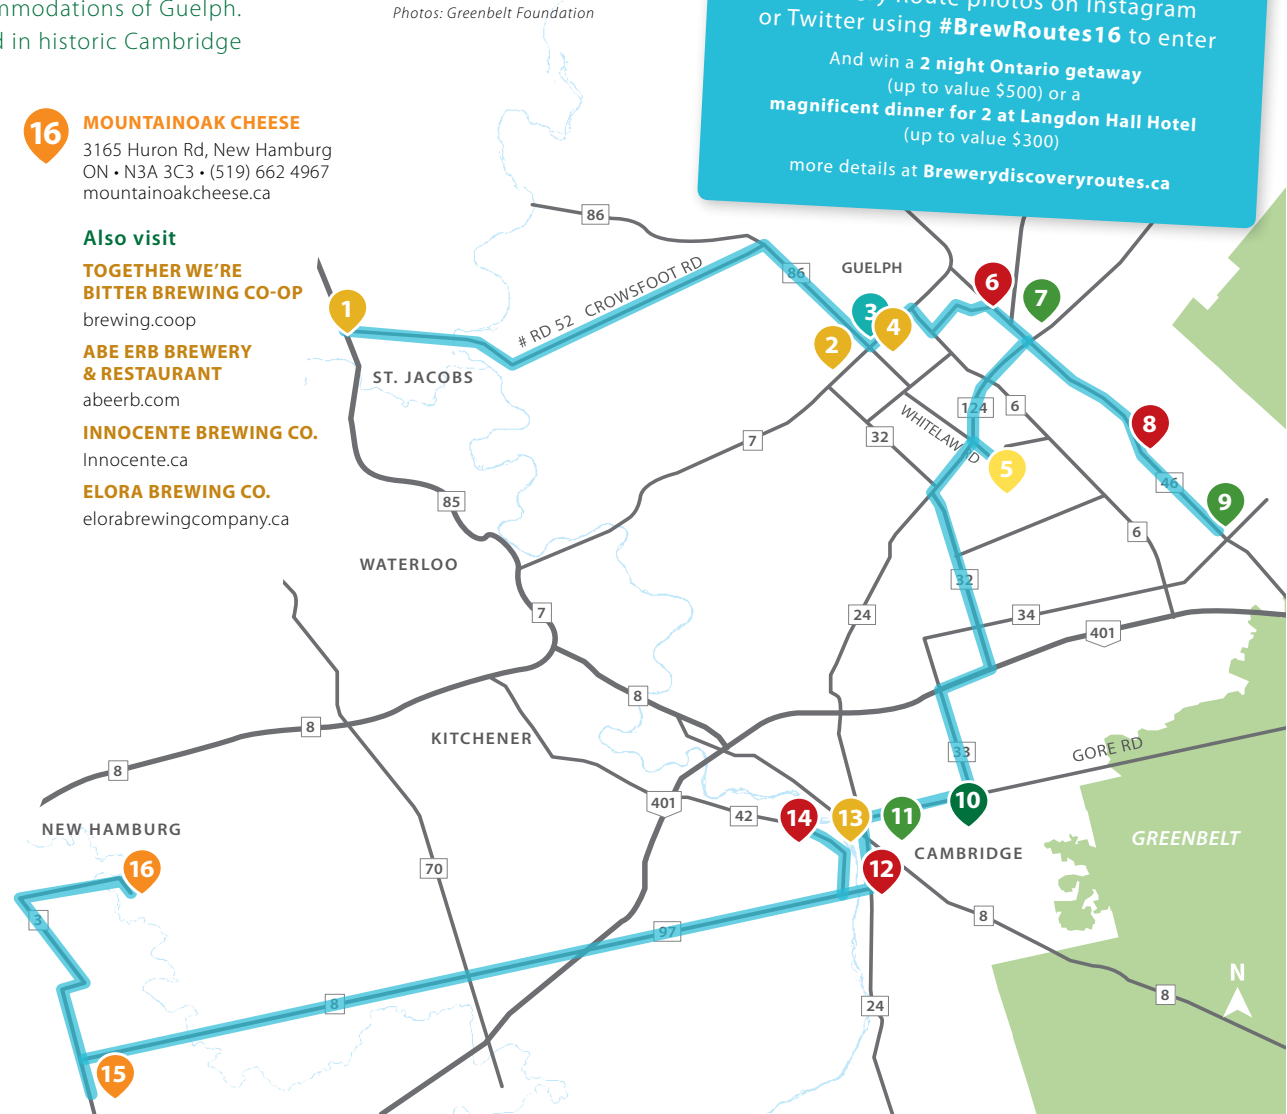

Possibility grows here.

Brewery discovery routes 2016

SELF GUIDED

route 1

GUELPH • CAMBRIDGE
KITCHENER • WATERLOO

WIN!

Just share your favourite Discovery Route photos on Instagram or Twitter using **#BrewRoutes16** to enter

Explore quaint villages nestled in rolling countryside, spectacular views from atop 400 million year old limestone cliffs, a Canadian Heritage River and the critically acclaimed restaurants, breweries and accommodations of Guelph. And include a visit to Canada's third oldest farmers' market located in historic Cambridge in the heart of Southwestern Ontario.

Also visit

TOGETHER WE'RE BITTER BREWING CO-OP
brewing.coop

ABE ERB BREWERY & RESTAURANT
abeerb.com

INNOCENTE BREWING CO.
Innocente.ca

ELORA BREWING CO.
elorabrewingcompany.ca

**Call ahead for tour availability as business and tour hours are subject to change. Please consult websites for weekday hours.*

Enjoy local more often

To find out about more than 250 delicious local food restaurants and premium craft beverage artisans and the Brewery Discovery Routes Maps photo contest go to

brewerydiscoveryroutes.ca